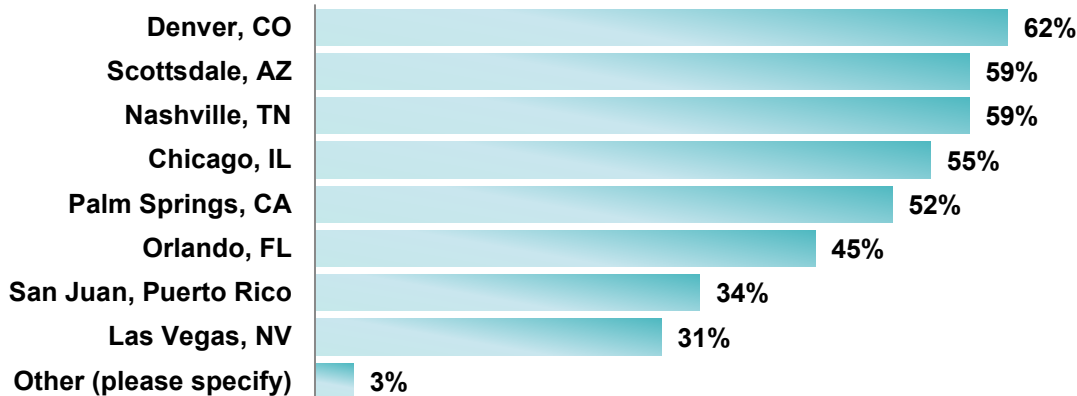

Flash Feedback Results: Professional Development Institute Locations & Attendance

In which city(s) would you be most likely to register (or send staff) for professional development? (select all that apply)

Other (write-in response): San Diego, San Antonio, Salt Lake City

Would you attend (or send staff to attend) NAGAP's Summer Institute?

(for GEM professionals with less than 3 years of experience, select all that apply)